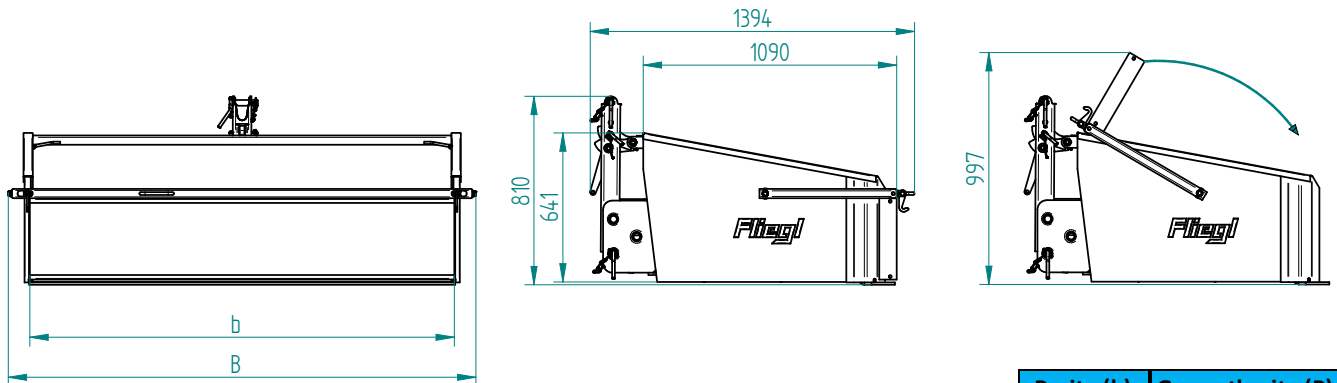

»Mechanical« rear bucket
For attachment to three-point hitch
Width 2000 mm / Capacity approx. 1,1 m³

Art.Nr.: HSMFLM200000V

Breite (b)	Gesamtbreite (B)
1200mm	1320mm
1500mm	1620mm
1800mm	1920mm
2000mm	2120mm
2200mm	2320mm