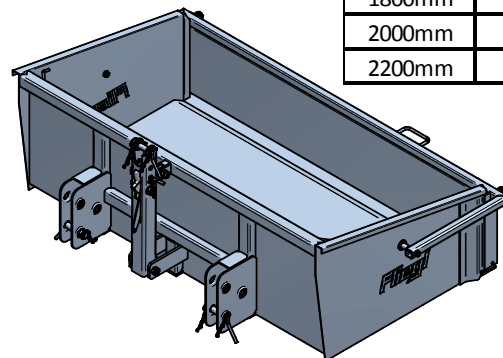

»Mechanical« rear bucket
For attachment to three-point hitch
Width 2000 mm / Capacity approx. 1,1 m³

Art.Nr.: HSMFLM200000V

Breite (b)	Gesamtbreite (B)
1200mm	1320mm
1500mm	1620mm
1800mm	1920mm
2000mm	2120mm
2200mm	2320mm