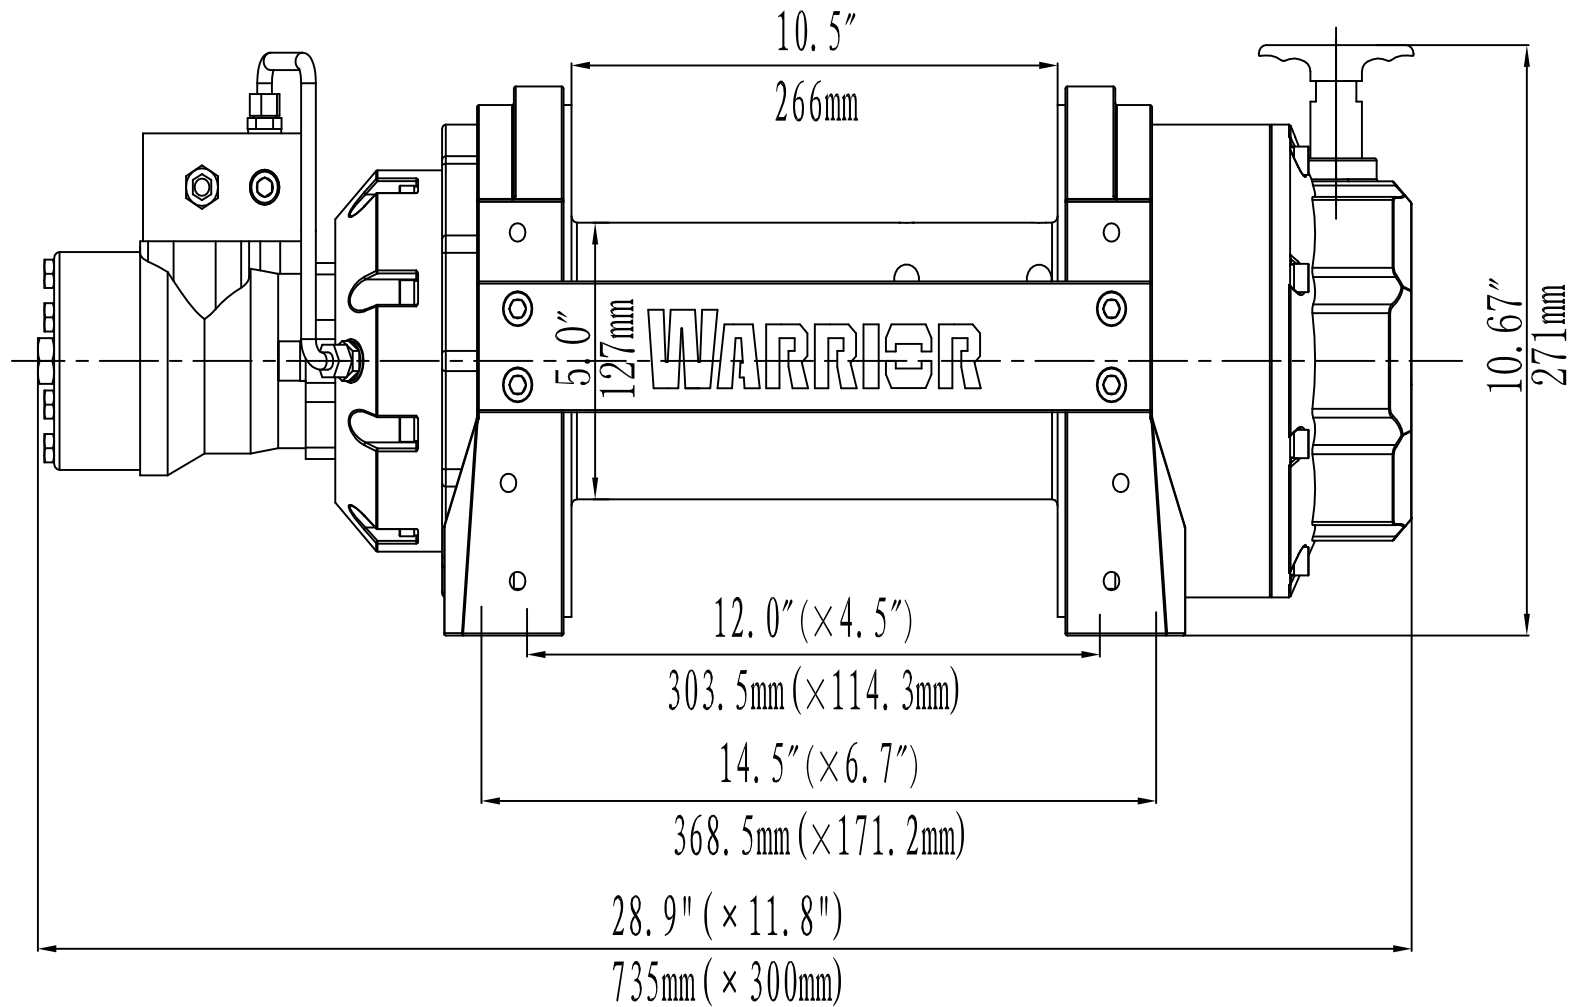

RV 15000 WINCH TECHNICAL DRAWING

VALUE WITHOUT COMPROMISE