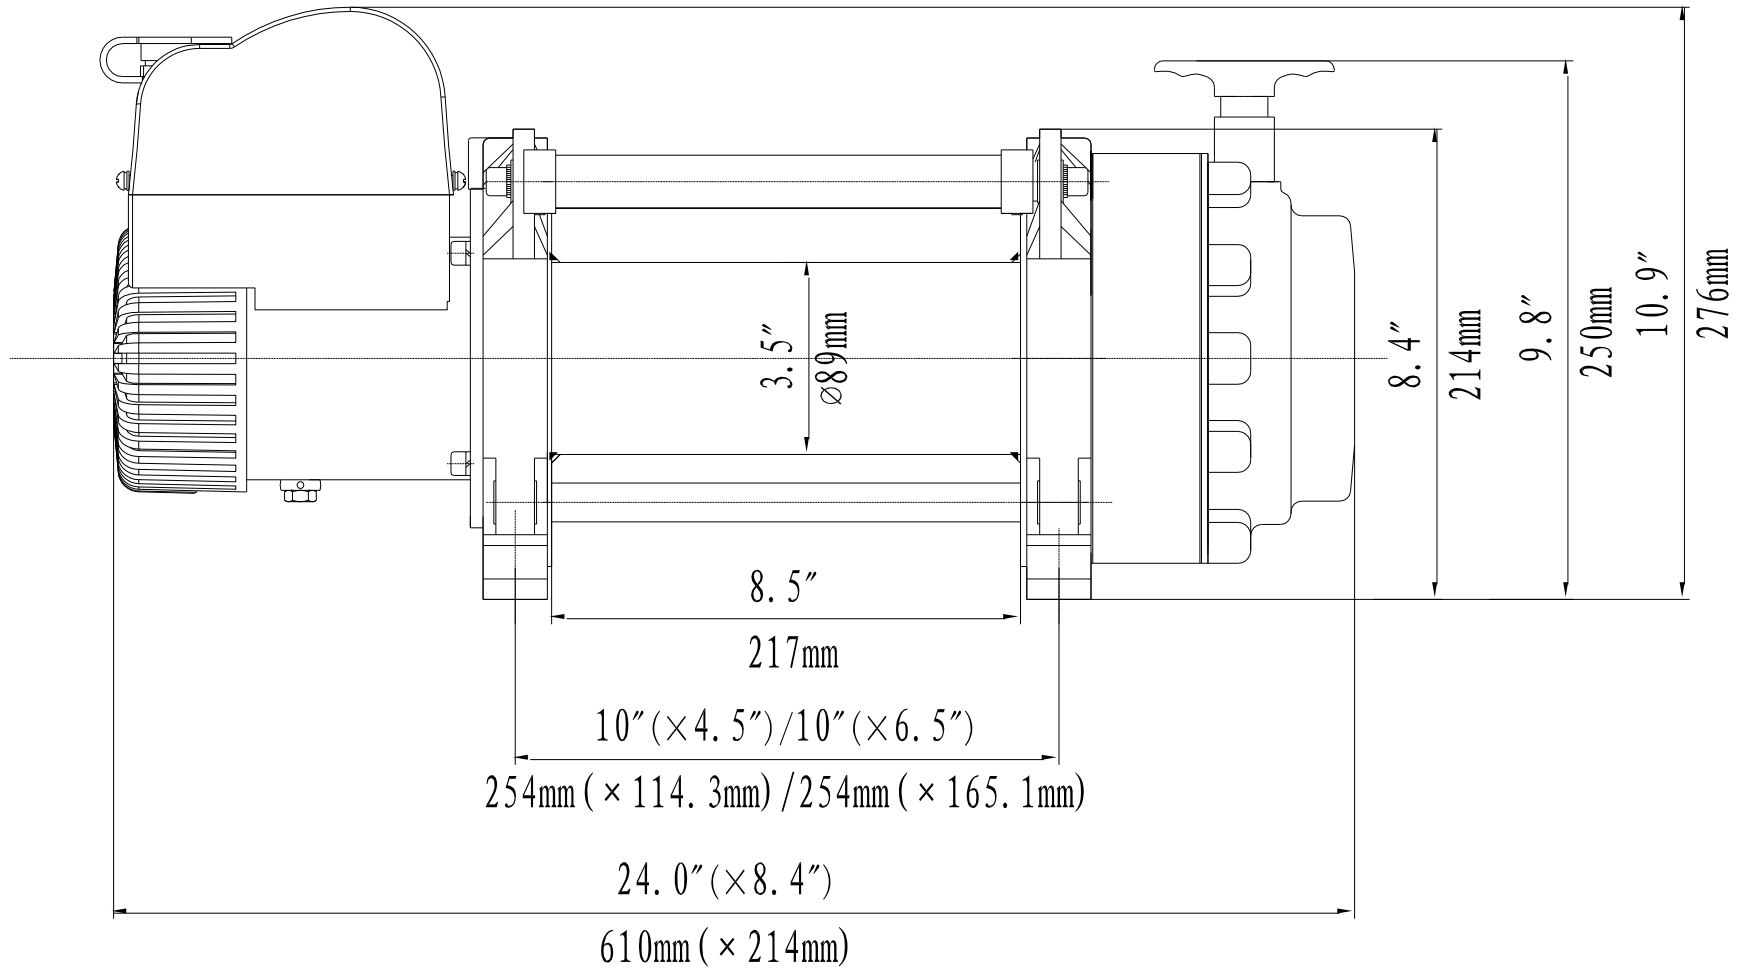

# 20000 SAVIURAI TECHNICAL DRAWING

**VALUE WITHOUT COMPROMISE**